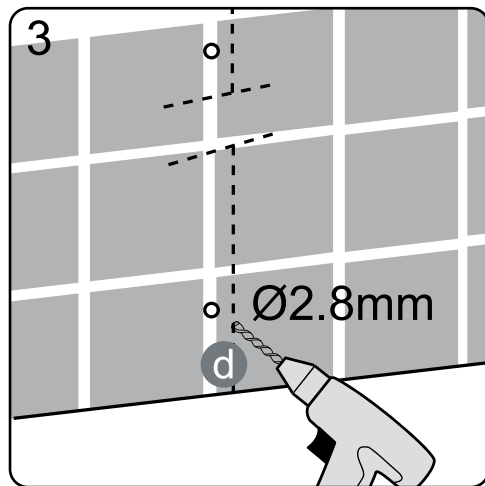

# Measurement

<b>Model</b>	<b>900x900</b>
<b>A</b>	895mm
<b>B</b>	895mm

## Exploded View:

Drawing Nr.	Art Nr.	Description	Unit
a	9240	ST4x30mm screw	pc
b		ST4x8mm screw	pc
e	9240-G	NOVA R bottom gasket	pc
f	9240-D	NOVA R handle set	set
g	9240-A	NOVA R left door with hinge profiles	set
h	9240-C	NOVA R wall profile (1950mm)	set
i	9240-B	NOVA R right door with hinge profiles	pair
j	9240-E	PVC magnetic door closing gasket	set
k	9240-F	NOVA R upper & lower hinge set	set