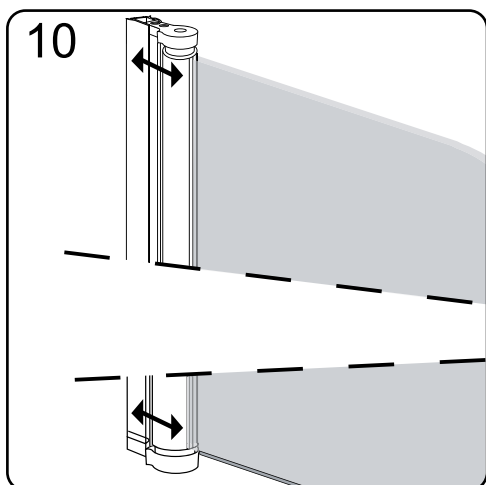

# Measurement

<b>Model</b>	<b>900x900</b>
<b>A</b>	895mm
<b>B</b>	895mm

## Exploded View:

Drawing Nr.	Art Nr.	Description	Unit
a	9240	ST4x30mm screw	pc
b		ST4x8mm screw	pc
e	9240-G	NOVA R bottom gasket	pc
f	9240-D	NOVA R handle set	set
g	9240-A	NOVA R left door with hinge profiles	set
h	9240-C	NOVA R wall profile (1950mm)	set
i	9240-B	NOVA R right door with hinge profiles	pair
j	9240-E	PVC magnetic door closing gasket	set
k	9240-F	NOVA R upper & lower hinge set	set