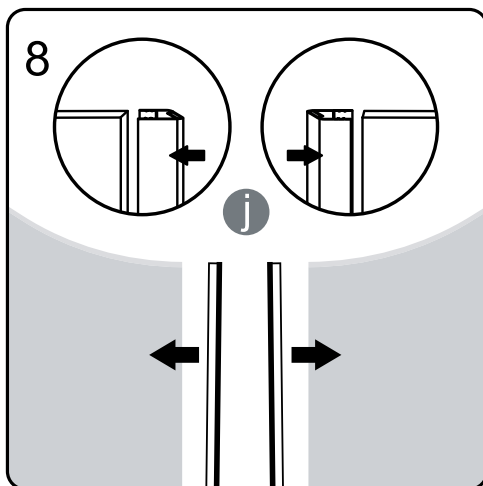

# Measurement

<b>Model</b>	<b>900x900</b>
<b>A</b>	895mm
<b>B</b>	895mm

## Exploded View:

Drawing Nr.	Art Nr.	Description	Unit
a	9240	ST4x30mm screw	pc
b		ST4x8mm screw	pc
e	9240-G	NOVA R bottom gasket	pc
f	9240-D	NOVA R handle set	set
g	9240-A	NOVA R left door with hinge profiles	set
h	9240-C	NOVA R wall profile (1950mm)	set
i	9240-B	NOVA R right door with hinge profiles	pair
j	9240-E	PVC magnetic door closing gasket	set
k	9240-F	NOVA R upper & lower hinge set	set