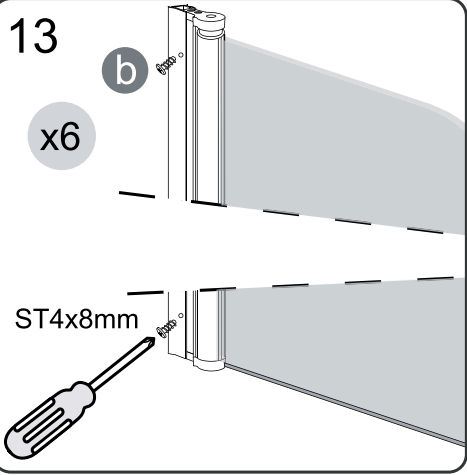

# Measurement

<b>Model</b>	<b>900x900</b>
<b>A</b>	895mm
<b>B</b>	895mm

## Exploded View:

Drawing Nr.	Art Nr.	Description	Unit
a	9240	ST4x30mm screw	pc
b		ST4x8mm screw	pc
e	9240-G	NOVA R bottom gasket	pc
f	9240-D	NOVA R handle set	set
g	9240-A	NOVA R left door with hinge profiles	set
h	9240-C	NOVA R wall profile (1950mm)	set
i	9240-B	NOVA R right door with hinge profiles	pair
j	9240-E	PVC magnetic door closing gasket	set
k	9240-F	NOVA R upper & lower hinge set	set