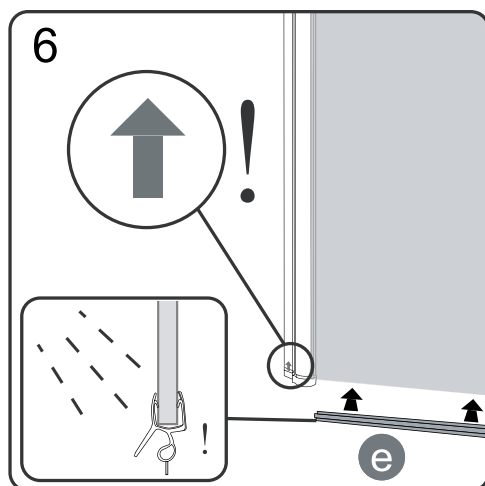

# Measurement

<b>Model</b>	<b>900x900</b>
<b>A</b>	895mm
<b>B</b>	895mm

## Exploded View:

Drawing Nr.	Art Nr.	Description	Unit
a	9240	ST4x30mm screw	pc
b		ST4x8mm screw	pc
e	9240-G	NOVA R bottom gasket	pc
f	9240-D	NOVA R handle set	set
g	9240-A	NOVA R left door with hinge profiles	set
h	9240-C	NOVA R wall profile (1950mm)	set
i	9240-B	NOVA R right door with hinge profiles	pair
j	9240-E	PVC magnetic door closing gasket	set
k	9240-F	NOVA R upper & lower hinge set	set