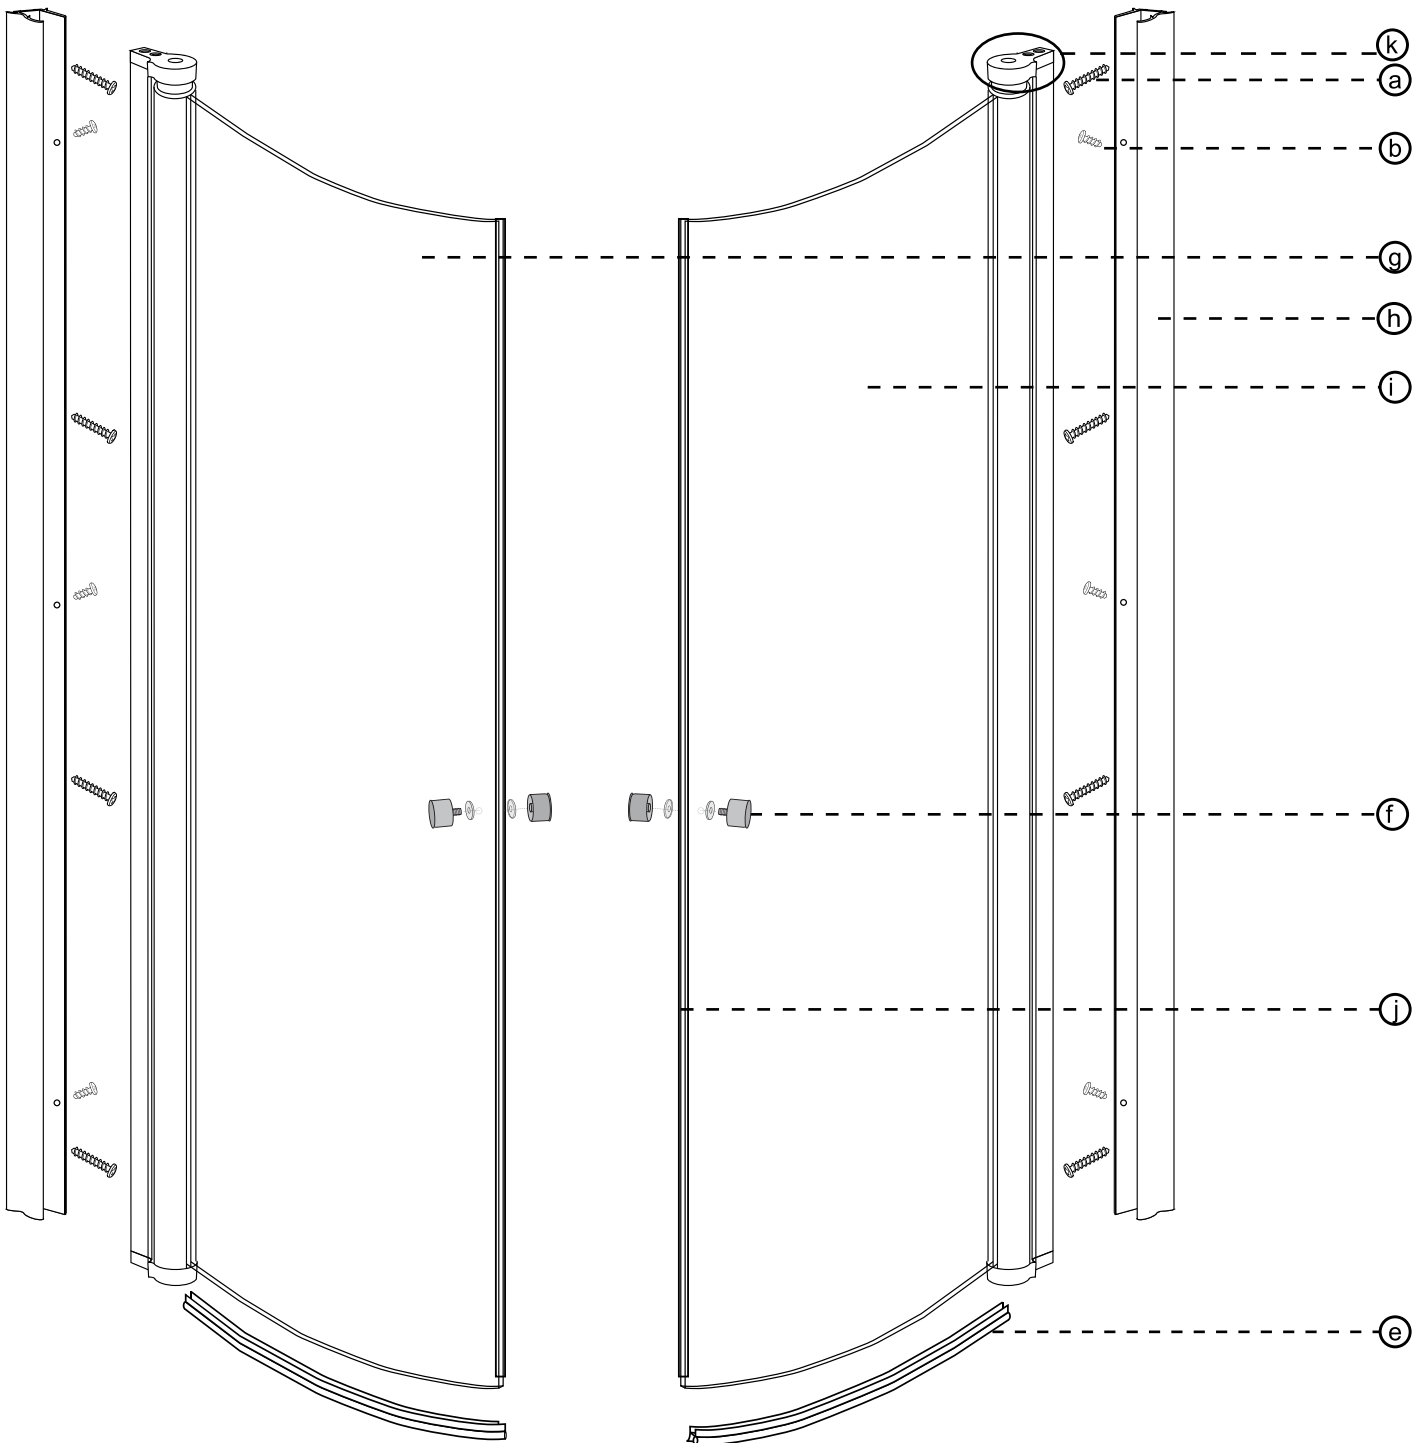

# Measurement

<b>Model</b>	<b>900x900</b>
<b>A</b>	895mm
<b>B</b>	895mm

## Exploded View:

Drawing Nr.	Art Nr.	Description	Unit
a	9240	ST4x30mm screw	pc
b		ST4x8mm screw	pc
e	9240-G	NOVA R bottom gasket	pc
f	9240-D	NOVA R handle set	set
g	9240-A	NOVA R left door with hinge profiles	set
h	9240-C	NOVA R wall profile (1950mm)	set
i	9240-B	NOVA R right door with hinge profiles	pair
j	9240-E	PVC magnetic door closing gasket	set
k	9240-F	NOVA R upper & lower hinge set	set