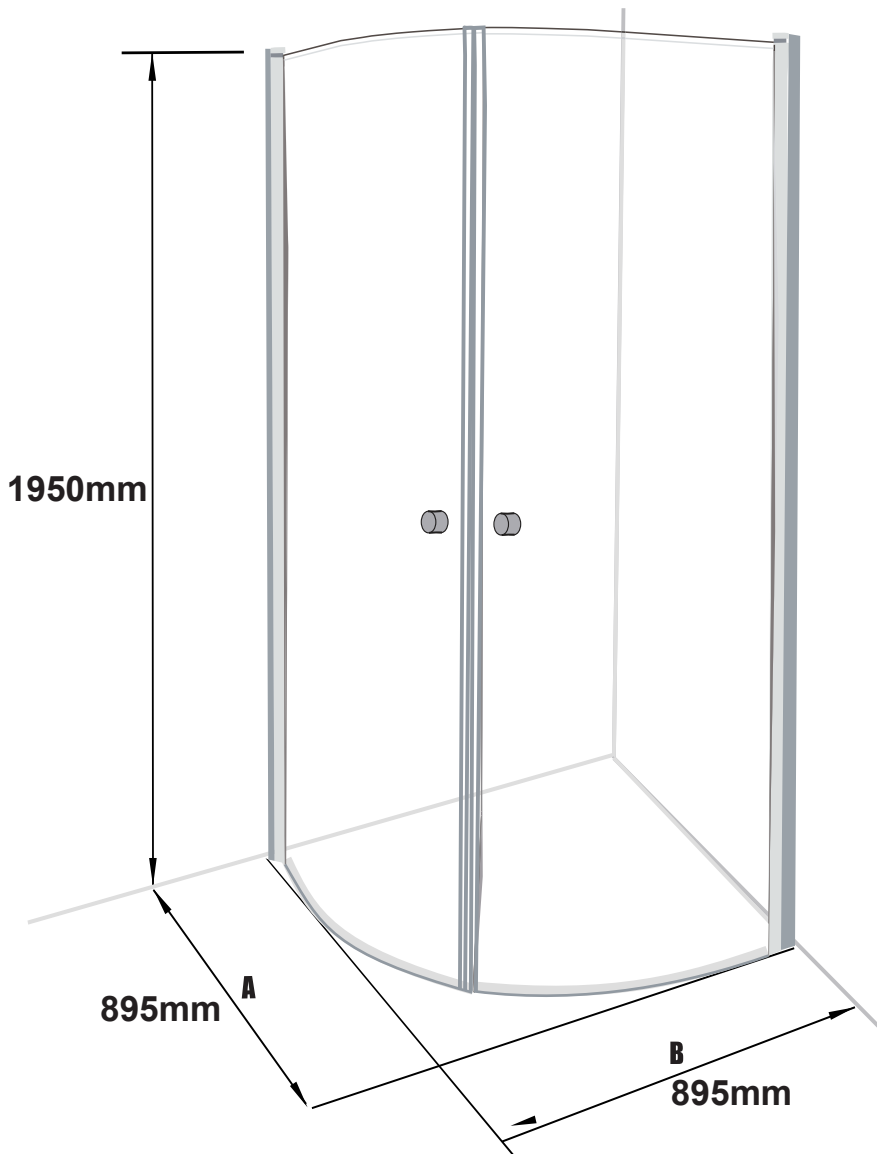

## Getting Start

<p><b>EN14428</b></p>	<p>This product fulfils the EN14428 standard</p>		<p>Caution: Always Handle Glass With Care! Always protect the edges and corners of the glass when assembling.</p>
	<p>2 people are recommended to assemble this shower enclosure</p>		<p>Gloves are recommended to prevent slippery on glass</p>
	<p>Goggles are recommended to protect the eyes</p>		

# Measurement

<b>Model</b>	<b>900x900</b>
<b>A</b>	895mm
<b>B</b>	895mm

## Exploded View:

Drawing Nr.	Art Nr.	Description	Unit
a	9240	ST4x30mm screw	pc
b		ST4x8mm screw	pc
e	9240-G	NOVA R bottom gasket	pc
f	9240-D	NOVA R handle set	set
g	9240-A	NOVA R left door with hinge profiles	set
h	9240-C	NOVA R wall profile (1950mm)	set
i	9240-B	NOVA R right door with hinge profiles	pair
j	9240-E	PVC magnetic door closing gasket	set
k	9240-F	NOVA R upper & lower hinge set	set