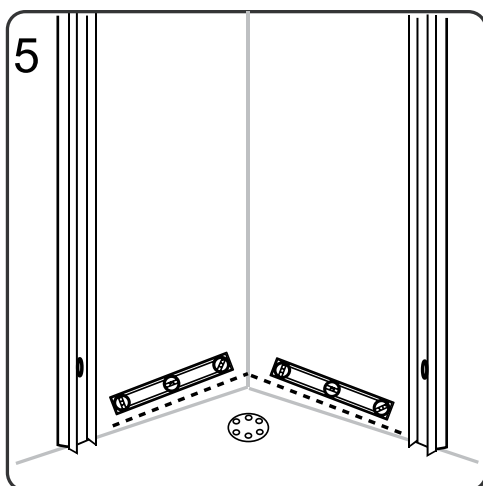

# Measurement

<b>Model</b>	<b>900x900</b>
<b>A</b>	895mm
<b>B</b>	895mm

## Exploded View:

Drawing Nr.	Art Nr.	Description	Unit
a	9240	ST4x30mm screw	pc
b		ST4x8mm screw	pc
e	9240-G	NOVA R bottom gasket	pc
f	9240-D	NOVA R handle set	set
g	9240-A	NOVA R left door with hinge profiles	set
h	9240-C	NOVA R wall profile (1950mm)	set
i	9240-B	NOVA R right door with hinge profiles	pair
j	9240-E	PVC magnetic door closing gasket	set
k	9240-F	NOVA R upper & lower hinge set	set