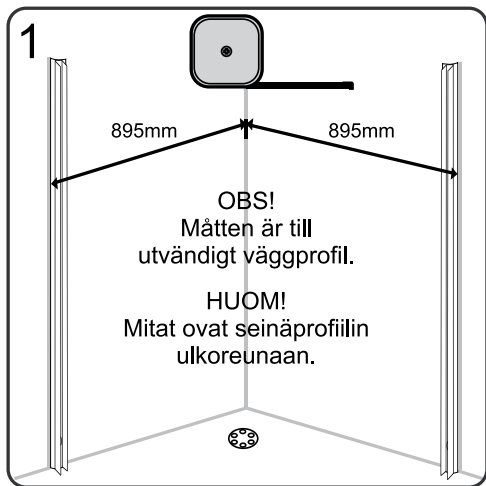

# Measurement

<b>Model</b>	<b>900x900</b>
<b>A</b>	895mm
<b>B</b>	895mm

## Exploded View:

Drawing Nr.	Art Nr.	Description	Unit
a	9240	ST4x30mm screw	pc
b		ST4x8mm screw	pc
e	9240-G	NOVA R bottom gasket	pc
f	9240-D	NOVA R handle set	set
g	9240-A	NOVA R left door with hinge profiles	set
h	9240-C	NOVA R wall profile (1950mm)	set
i	9240-B	NOVA R right door with hinge profiles	pair
j	9240-E	PVC magnetic door closing gasket	set
k	9240-F	NOVA R upper & lower hinge set	set