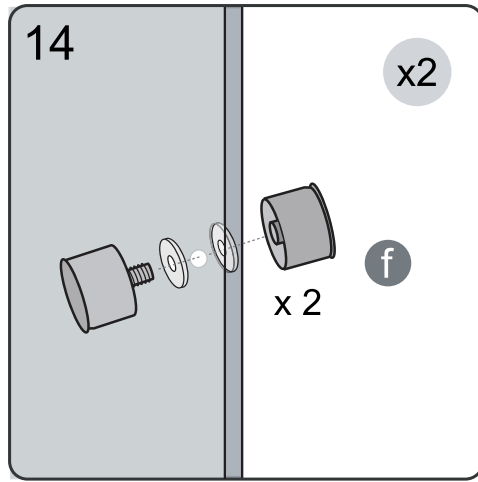

# Measurement

<b>Model</b>	<b>900x900</b>
<b>A</b>	895mm
<b>B</b>	895mm

## Exploded View:

Drawing Nr.	Art Nr.	Description	Unit
a	9240	ST4x30mm screw	pc
b		ST4x8mm screw	pc
e	9240-G	NOVA R bottom gasket	pc
f	9240-D	NOVA R handle set	set
g	9240-A	NOVA R left door with hinge profiles	set
h	9240-C	NOVA R wall profile (1950mm)	set
i	9240-B	NOVA R right door with hinge profiles	pair
j	9240-E	PVC magnetic door closing gasket	set
k	9240-F	NOVA R upper & lower hinge set	set