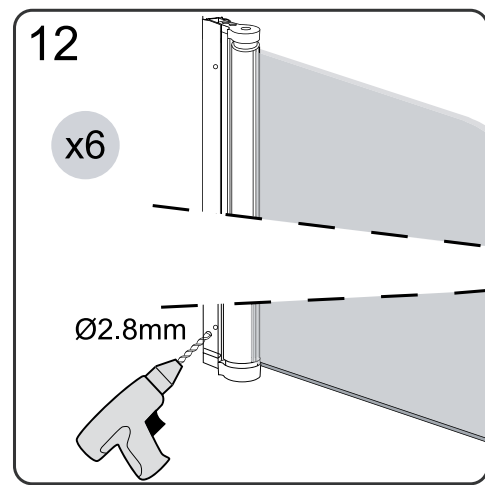

# Measurement

<b>Model</b>	<b>900x900</b>
<b>A</b>	895mm
<b>B</b>	895mm

## Exploded View:

Drawing Nr.	Art Nr.	Description	Unit
a	9240	ST4x30mm screw	pc
b		ST4x8mm screw	pc
e	9240-G	NOVA R bottom gasket	pc
f	9240-D	NOVA R handle set	set
g	9240-A	NOVA R left door with hinge profiles	set
h	9240-C	NOVA R wall profile (1950mm)	set
i	9240-B	NOVA R right door with hinge profiles	pair
j	9240-E	PVC magnetic door closing gasket	set
k	9240-F	NOVA R upper & lower hinge set	set