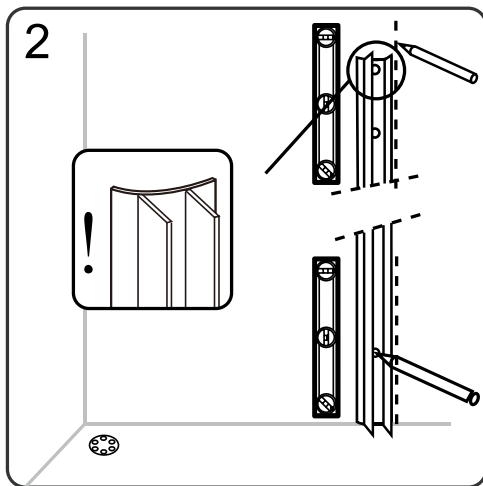

# Measurement

<b>Model</b>	<b>900x900</b>
<b>A</b>	895mm
<b>B</b>	895mm

## Exploded View:

Drawing Nr.	Art Nr.	Description	Unit
a	9240	ST4x30mm screw	pc
b		ST4x8mm screw	pc
e	9240-G	NOVA R bottom gasket	pc
f	9240-D	NOVA R handle set	set
g	9240-A	NOVA R left door with hinge profiles	set
h	9240-C	NOVA R wall profile (1950mm)	set
i	9240-B	NOVA R right door with hinge profiles	pair
j	9240-E	PVC magnetic door closing gasket	set
k	9240-F	NOVA R upper & lower hinge set	set