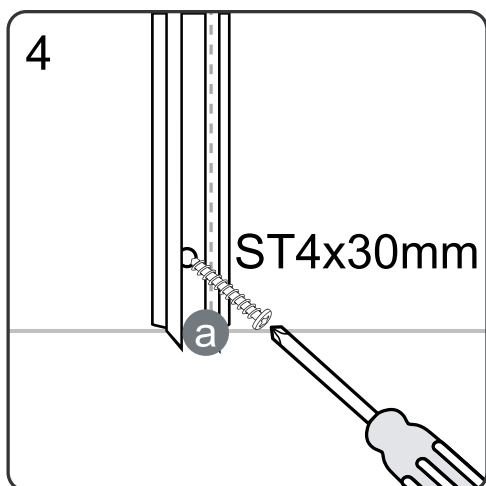

# Measurement

<b>Model</b>	<b>900x900</b>
<b>A</b>	895mm
<b>B</b>	895mm

## Exploded View:

Drawing Nr.	Art Nr.	Description	Unit
a	9240	ST4x30mm screw	pc
b		ST4x8mm screw	pc
e	9240-G	NOVA R bottom gasket	pc
f	9240-D	NOVA R handle set	set
g	9240-A	NOVA R left door with hinge profiles	set
h	9240-C	NOVA R wall profile (1950mm)	set
i	9240-B	NOVA R right door with hinge profiles	pair
j	9240-E	PVC magnetic door closing gasket	set
k	9240-F	NOVA R upper & lower hinge set	set