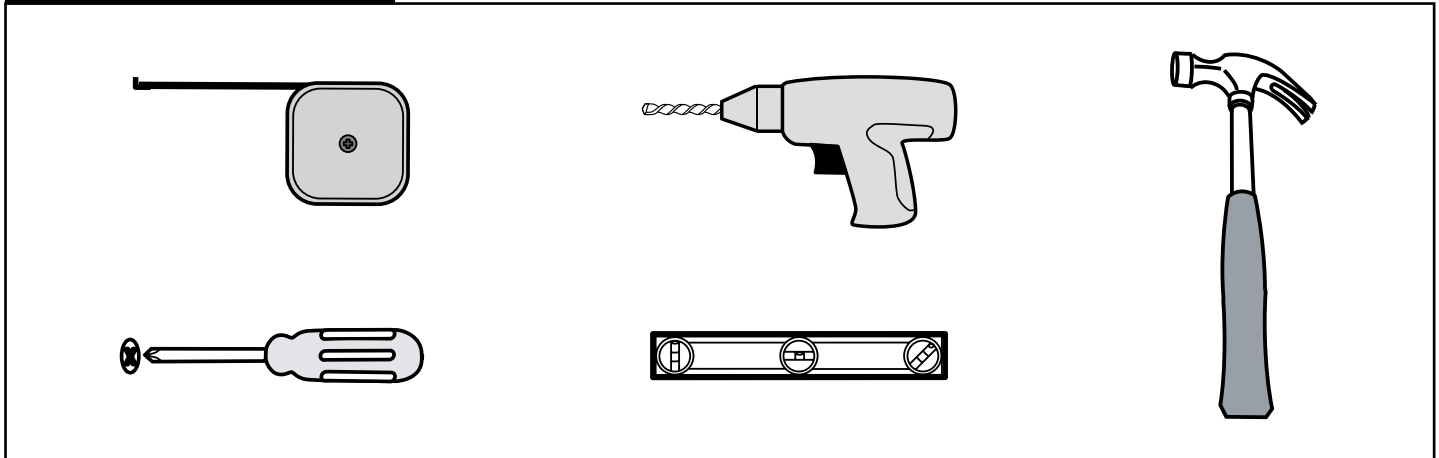

Getting Start

EN14428	This product fulfils the EN14428 standard		Caution: Always Handle Glass With Care! Always protect the edges and corners of the glass when assembling.
	2 people are recommended to assemble this shower enclosure		Gloves are recommended to prevent slippery on glass
	Goggles are recommended to protect the eyes		

Tools Needed: