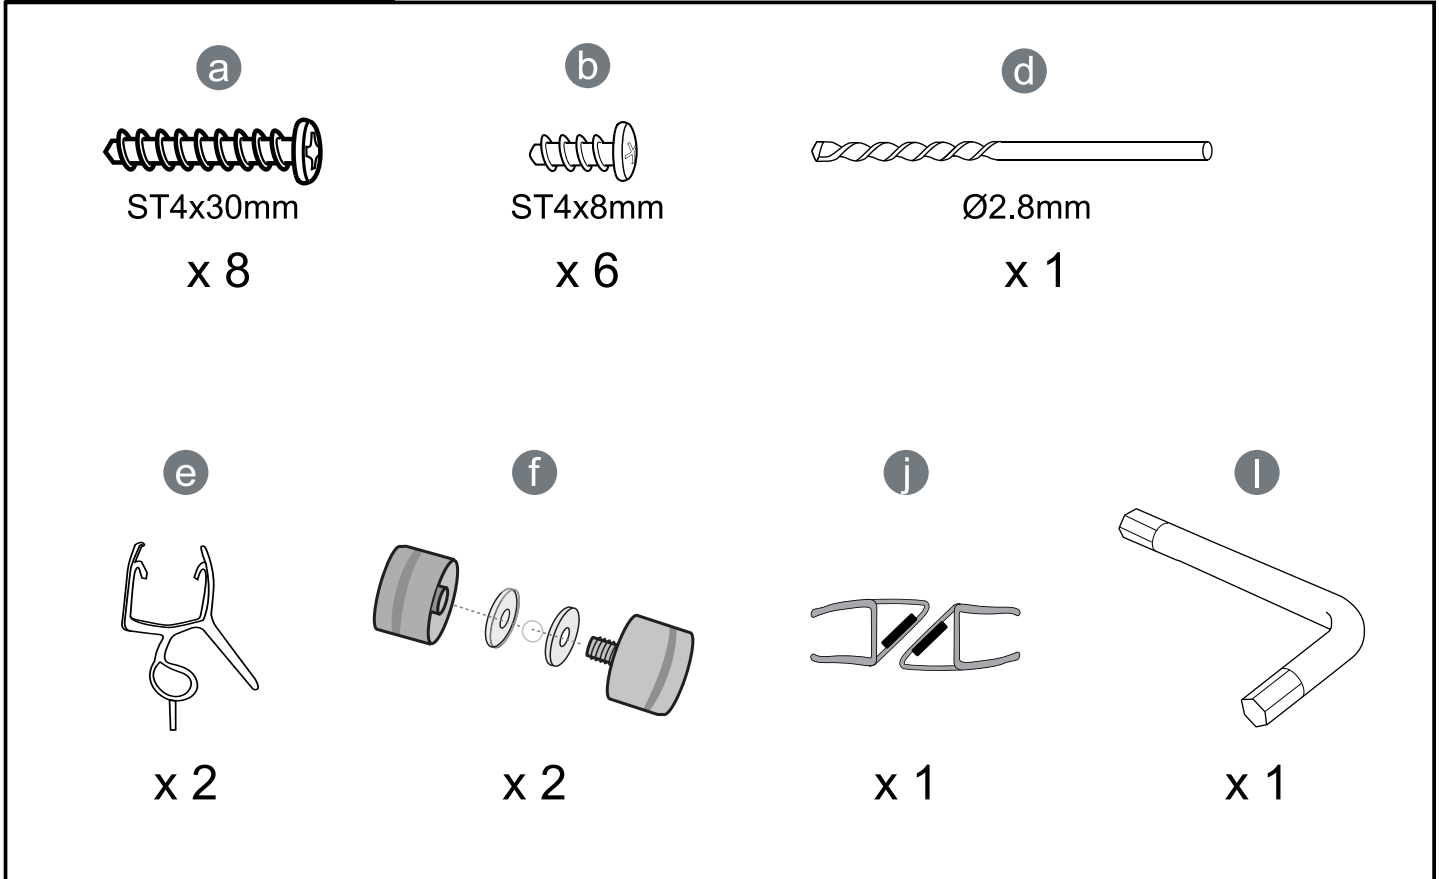

## Getting Start

<p><b>EN14428</b></p>	<p>This product fulfils the EN14428 standard</p>		<p>Caution: Always Handle Glass With Care! Always protect the edges and corners of the glass when assembling.</p>
	<p>2 people are recommended to assemble this shower enclosure</p>		<p>Gloves are recommended to prevent slippery on glass</p>
	<p>Goggles are recommended to protect the eyes</p>		

# Measurement

<b>Model</b>	<b>900x900</b>
<b>A</b>	895mm
<b>B</b>	895mm

## Exploded View:

Drawing Nr.	Art Nr.	Description	Unit
a	9240	ST4x30mm screw	pc
b		ST4x8mm screw	pc
e	9240-G	NOVA R bottom gasket	pc
f	9240-D	NOVA R handle set	set
g	9240-A	NOVA R left door with hinge profiles	set
h	9240-C	NOVA R wall profile (1950mm)	set
i	9240-B	NOVA R right door with hinge profiles	pair
j	9240-E	PVC magnetic door closing gasket	set
k	9240-F	NOVA R upper & lower hinge set	set