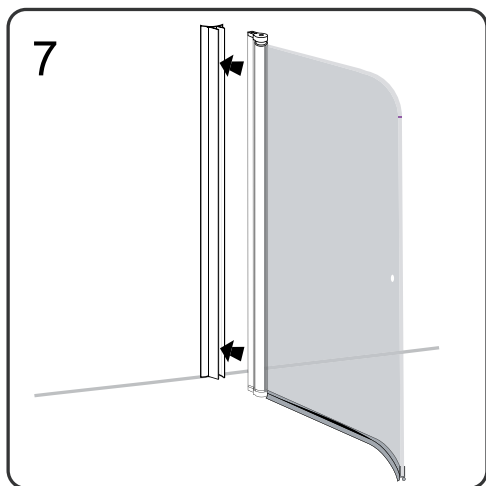

# Measurement

<b>Model</b>	<b>900x900</b>
<b>A</b>	895mm
<b>B</b>	895mm

## Exploded View:

Drawing Nr.	Art Nr.	Description	Unit
a	9240	ST4x30mm screw	pc
b		ST4x8mm screw	pc
e	9240-G	NOVA R bottom gasket	pc
f	9240-D	NOVA R handle set	set
g	9240-A	NOVA R left door with hinge profiles	set
h	9240-C	NOVA R wall profile (1950mm)	set
i	9240-B	NOVA R right door with hinge profiles	pair
j	9240-E	PVC magnetic door closing gasket	set
k	9240-F	NOVA R upper & lower hinge set	set