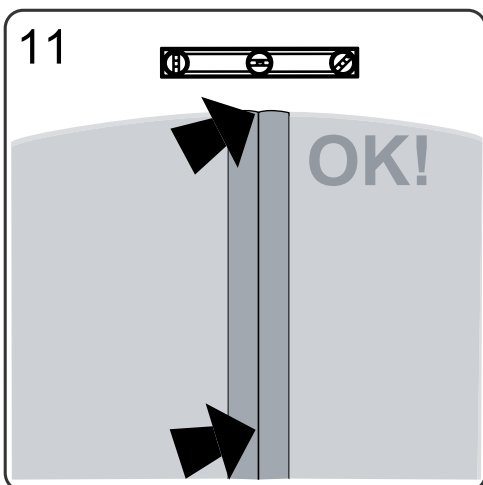

# Measurement

<b>Model</b>	<b>900x900</b>
<b>A</b>	895mm
<b>B</b>	895mm

## Exploded View:

Drawing Nr.	Art Nr.	Description	Unit
a	9240	ST4x30mm screw	pc
b		ST4x8mm screw	pc
e	9240-G	NOVA R bottom gasket	pc
f	9240-D	NOVA R handle set	set
g	9240-A	NOVA R left door with hinge profiles	set
h	9240-C	NOVA R wall profile (1950mm)	set
i	9240-B	NOVA R right door with hinge profiles	pair
j	9240-E	PVC magnetic door closing gasket	set
k	9240-F	NOVA R upper & lower hinge set	set