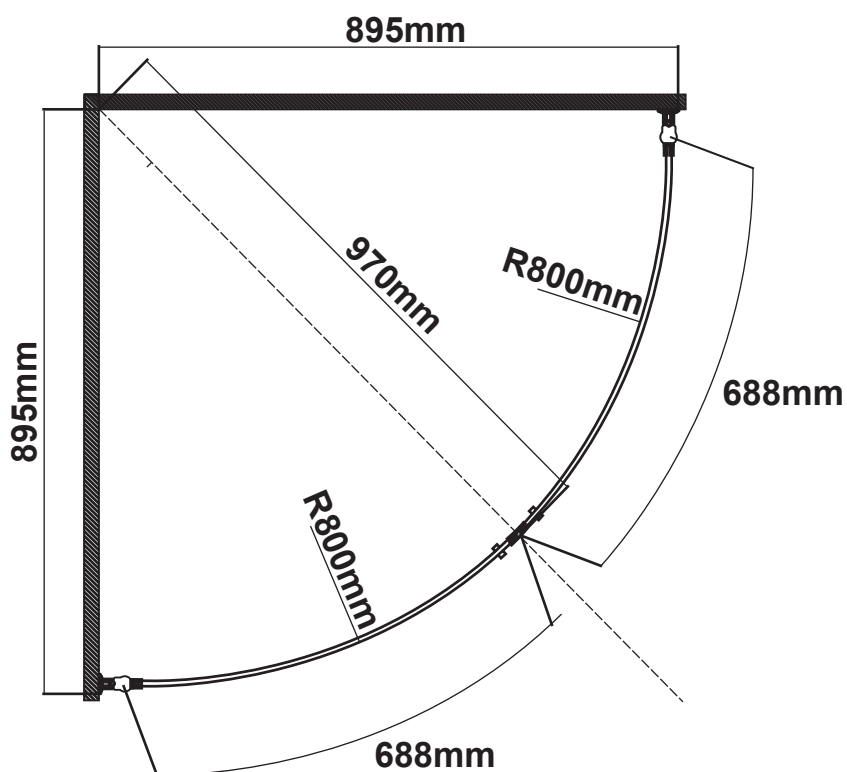

# Measurement

<b>Model</b>	<b>900x900</b>
<b>A</b>	895mm
<b>B</b>	895mm

## Exploded View:

Drawing Nr.	Art Nr.	Description	Unit
a	9240	ST4x30mm screw	pc
b		ST4x8mm screw	pc
e	9240-G	NOVA R bottom gasket	pc
f	9240-D	NOVA R handle set	set
g	9240-A	NOVA R left door with hinge profiles	set
h	9240-C	NOVA R wall profile (1950mm)	set
i	9240-B	NOVA R right door with hinge profiles	pair
j	9240-E	PVC magnetic door closing gasket	set
k	9240-F	NOVA R upper & lower hinge set	set