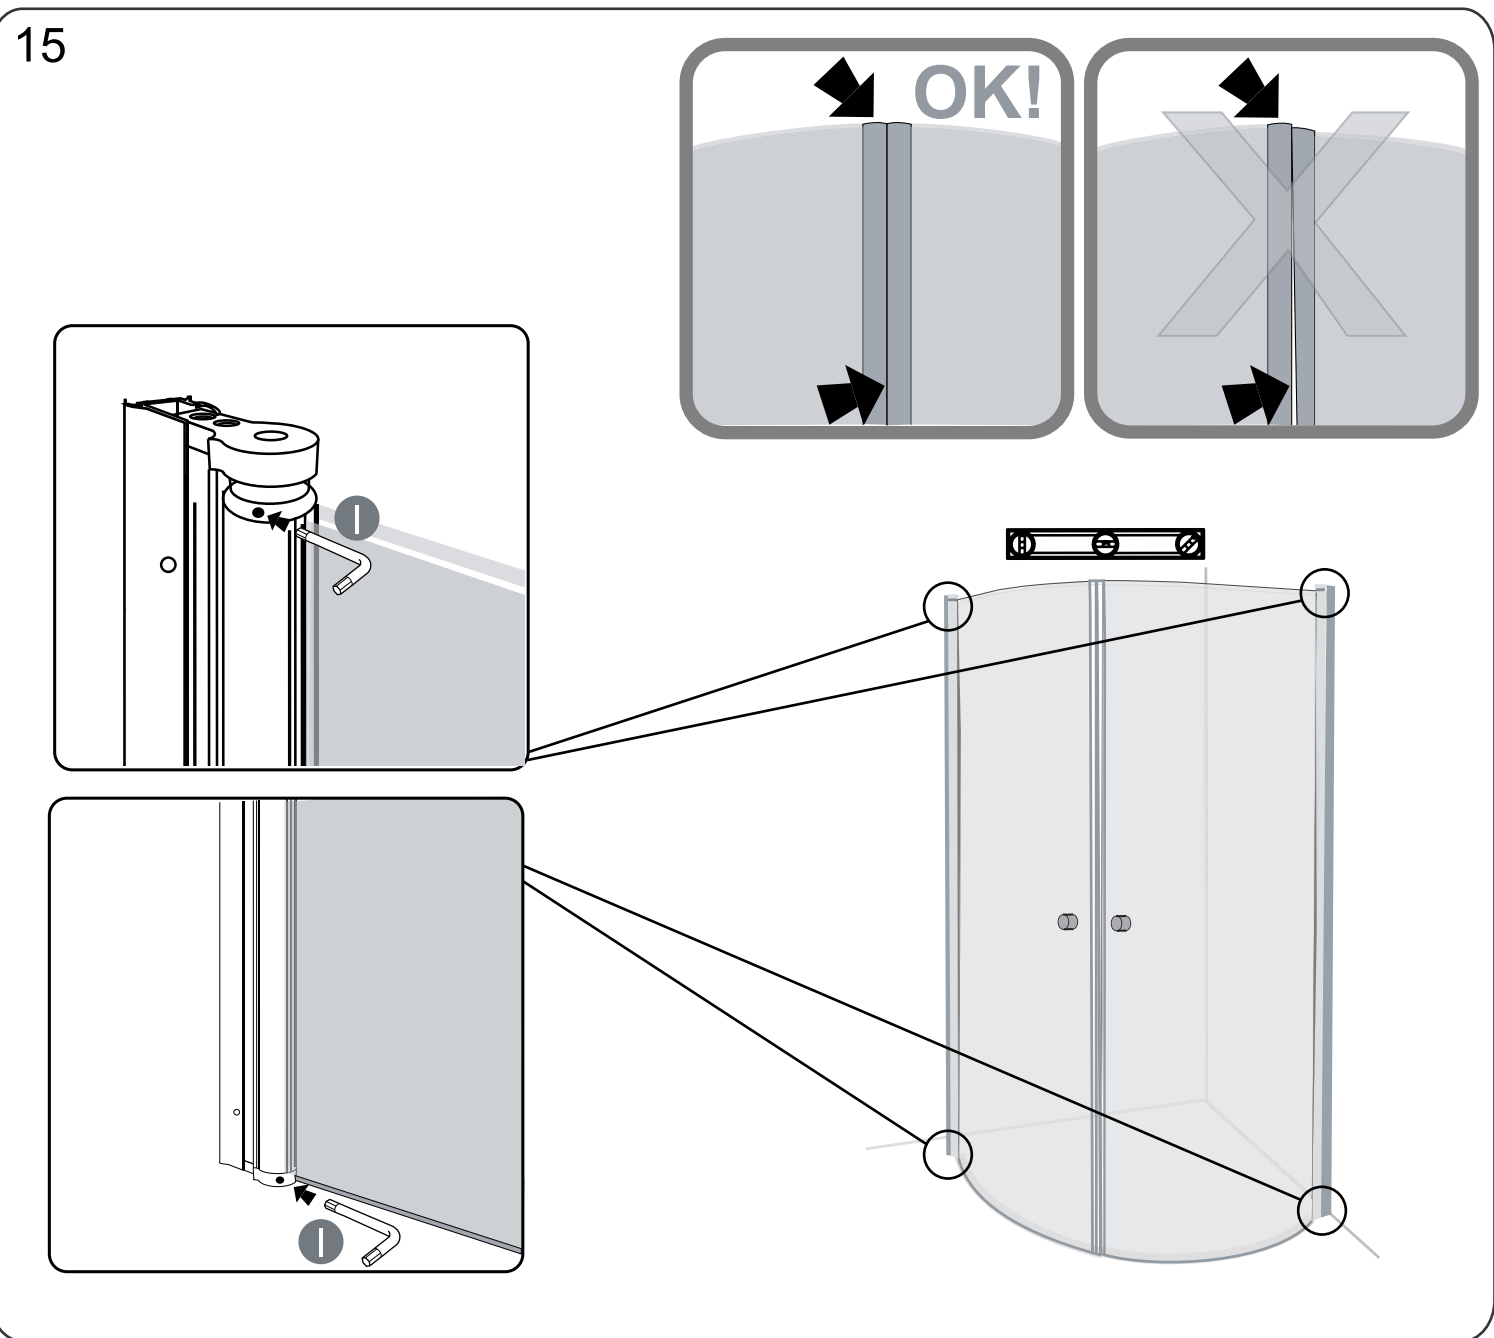

# Measurement

<b>Model</b>	<b>900x900</b>
<b>A</b>	895mm
<b>B</b>	895mm

## Exploded View:

Drawing Nr.	Art Nr.	Description	Unit
a	9240	ST4x30mm screw	pc
b		ST4x8mm screw	pc
e	9240-G	NOVA R bottom gasket	pc
f	9240-D	NOVA R handle set	set
g	9240-A	NOVA R left door with hinge profiles	set
h	9240-C	NOVA R wall profile (1950mm)	set
i	9240-B	NOVA R right door with hinge profiles	pair
j	9240-E	PVC magnetic door closing gasket	set
k	9240-F	NOVA R upper & lower hinge set	set