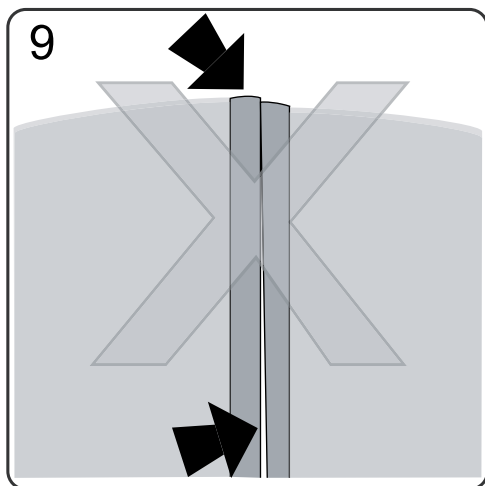

# Measurement

<b>Model</b>	<b>900x900</b>
<b>A</b>	895mm
<b>B</b>	895mm

## Exploded View:

Drawing Nr.	Art Nr.	Description	Unit
a	9240	ST4x30mm screw	pc
b		ST4x8mm screw	pc
e	9240-G	NOVA R bottom gasket	pc
f	9240-D	NOVA R handle set	set
g	9240-A	NOVA R left door with hinge profiles	set
h	9240-C	NOVA R wall profile (1950mm)	set
i	9240-B	NOVA R right door with hinge profiles	pair
j	9240-E	PVC magnetic door closing gasket	set
k	9240-F	NOVA R upper & lower hinge set	set